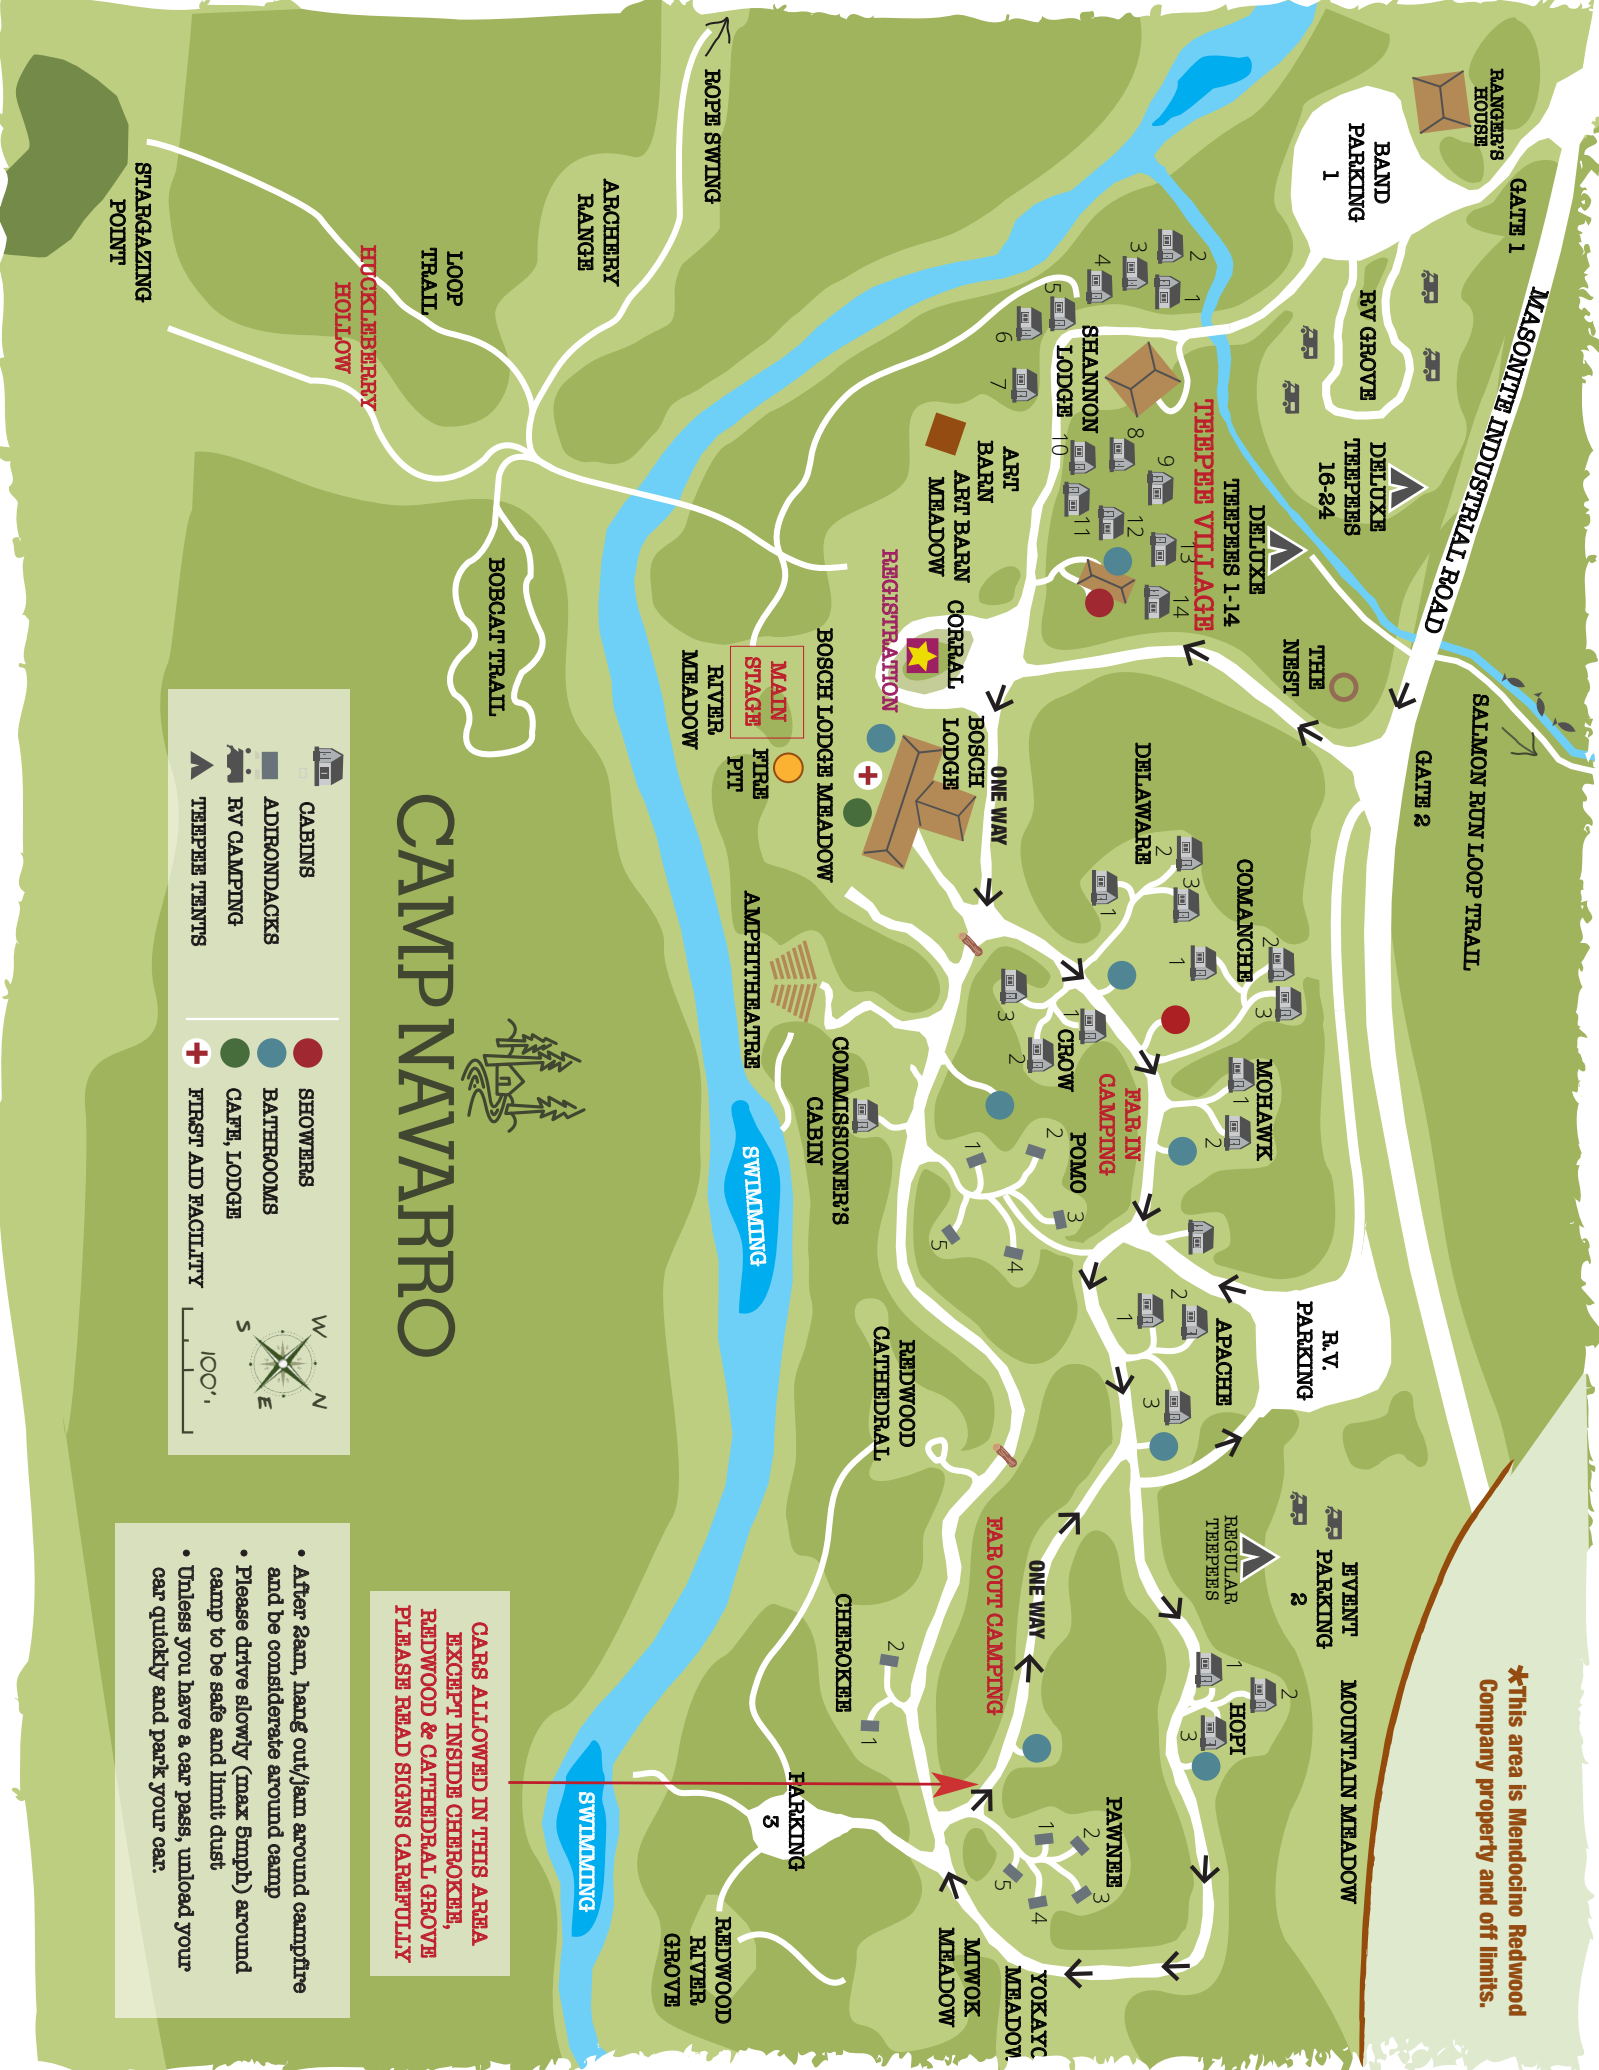

*This area is Mendocino Redwood Company property and off limits.

CAMP NAVARRO

	CABINS		SHOWERS
	ADIRONODACKS		BATHROOMS
	RV CAMPING		CAFTE, LODGE
	TEEPEE TENTS		FIRST AID FACILITY

100'

CARS ALLOWED IN THIS AREA EXCEPT INSIDE CHEROKEE, REDWOOD & CATHEDRAL GROVE PLEASE READ SIGNS CAREFULLY

- After Ream, hang out/jam around campfire and be considerate around camp
- Please drive slowly (max 5mph) around camp to be safe and limit dust
- Unless you have a car pass, unload your car quickly and park your car.